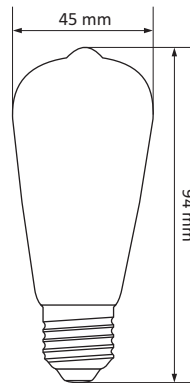

BG- LED лампа; **EN** - LED lamp; **SRB-** Sijalice LED; **HR-** LED žarulje; **BIH** Sijalice LED; **SLO-** LED svetila; **HU-** LED lámpa; **RO-** Becuri cu LED; **GR-** Λαμπτήρες LED; **MK** - LED светилка; **SK** - LED lampa; **PL** - Lampa LED; **P** - Lâmpada LED; **IT** - Lampada a LED

INCANDESCENT LED VINTAGE

■ TECHNICAL DATA

Voltage: ~230V
Frequency: 50/60Hz
Watt: 40W
Lumen: 100lm
Light source: –
Beam angle: 360°
Color temperature: 2700K
Dimmable: Yes
Color rendering index: Ra≥80
Life time: 3000 h

■ AREAS OF APPLICATION

- Domestic applications- especially where the lamps are visible
- General illumination
- Outdoor applications only in suitable luminaires
- Used in chandeliers and other decorative light fixtures to create beautiful light effects

■ PRODUCT FEATURES

- Elegant design- perfect for decorative installations
- Very low energy consumption
- Instant 100 % light, no warm-up time
- Easy replacement of classic conventional lamps
- Environmentally friendly: contains no mercury or other hazardous substance

IP20